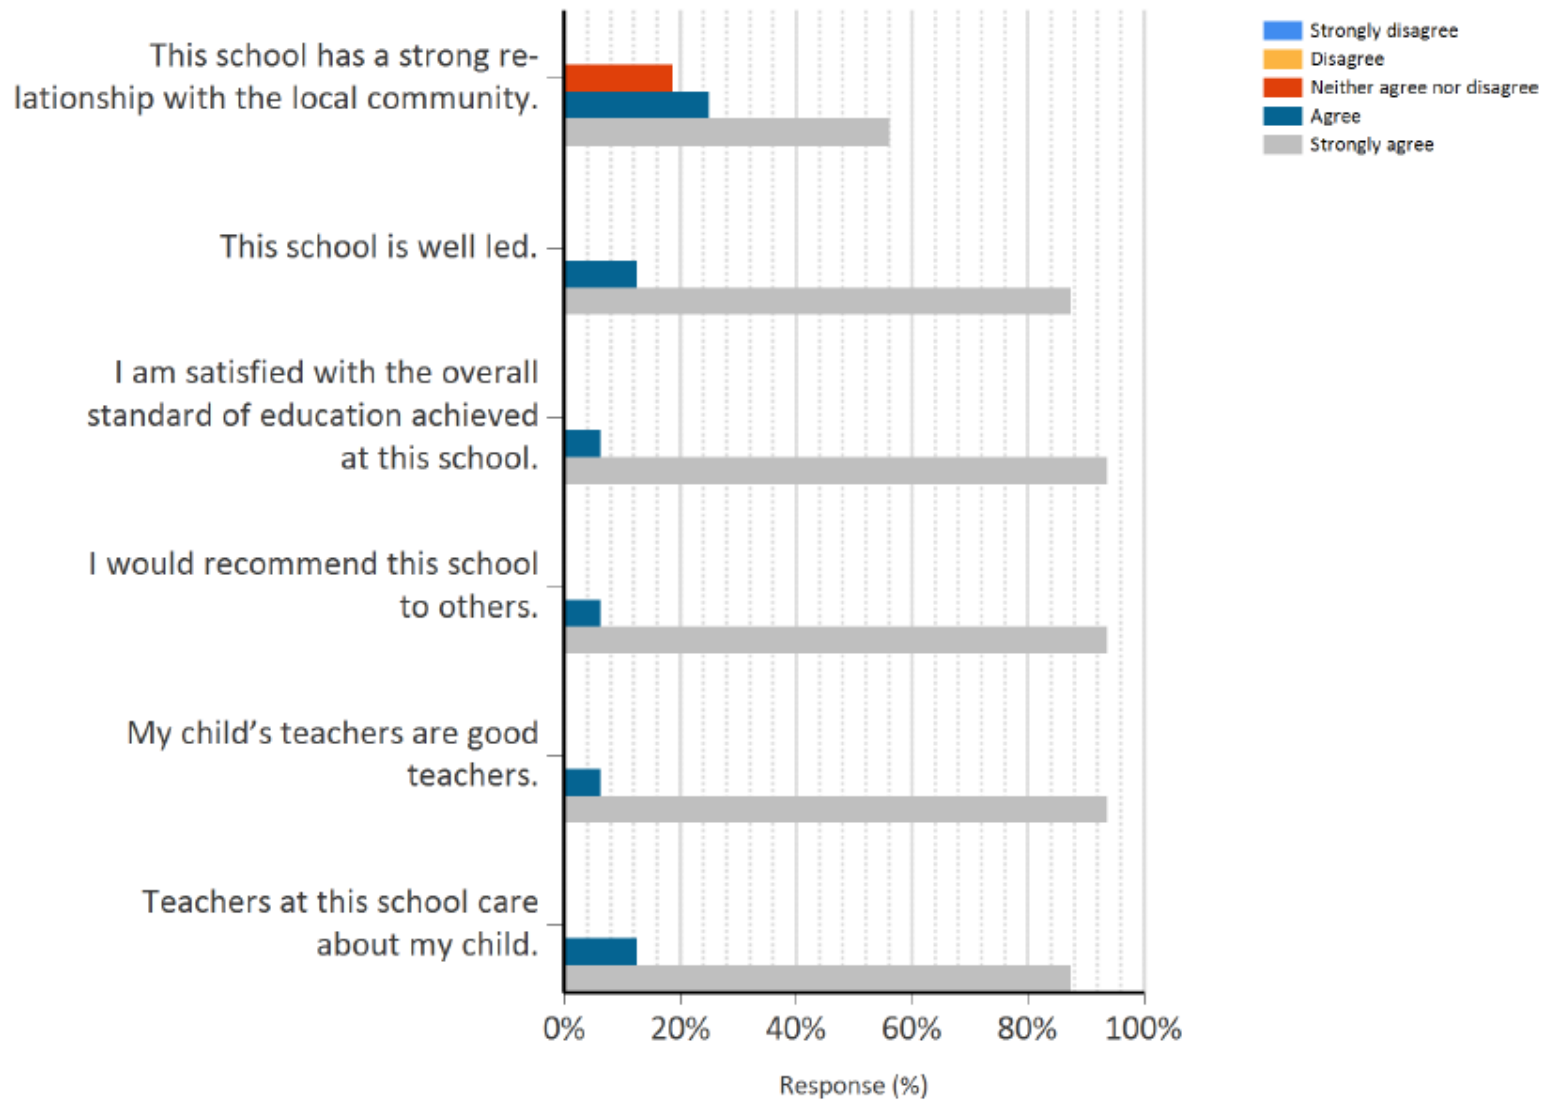

## Riverside ESC Parent and Carer Survey 2016

The 2015 School Survey was prepared by  
 Australian Government Department of Education,  
 Education Services Australia, ACARA and SCSEEC.