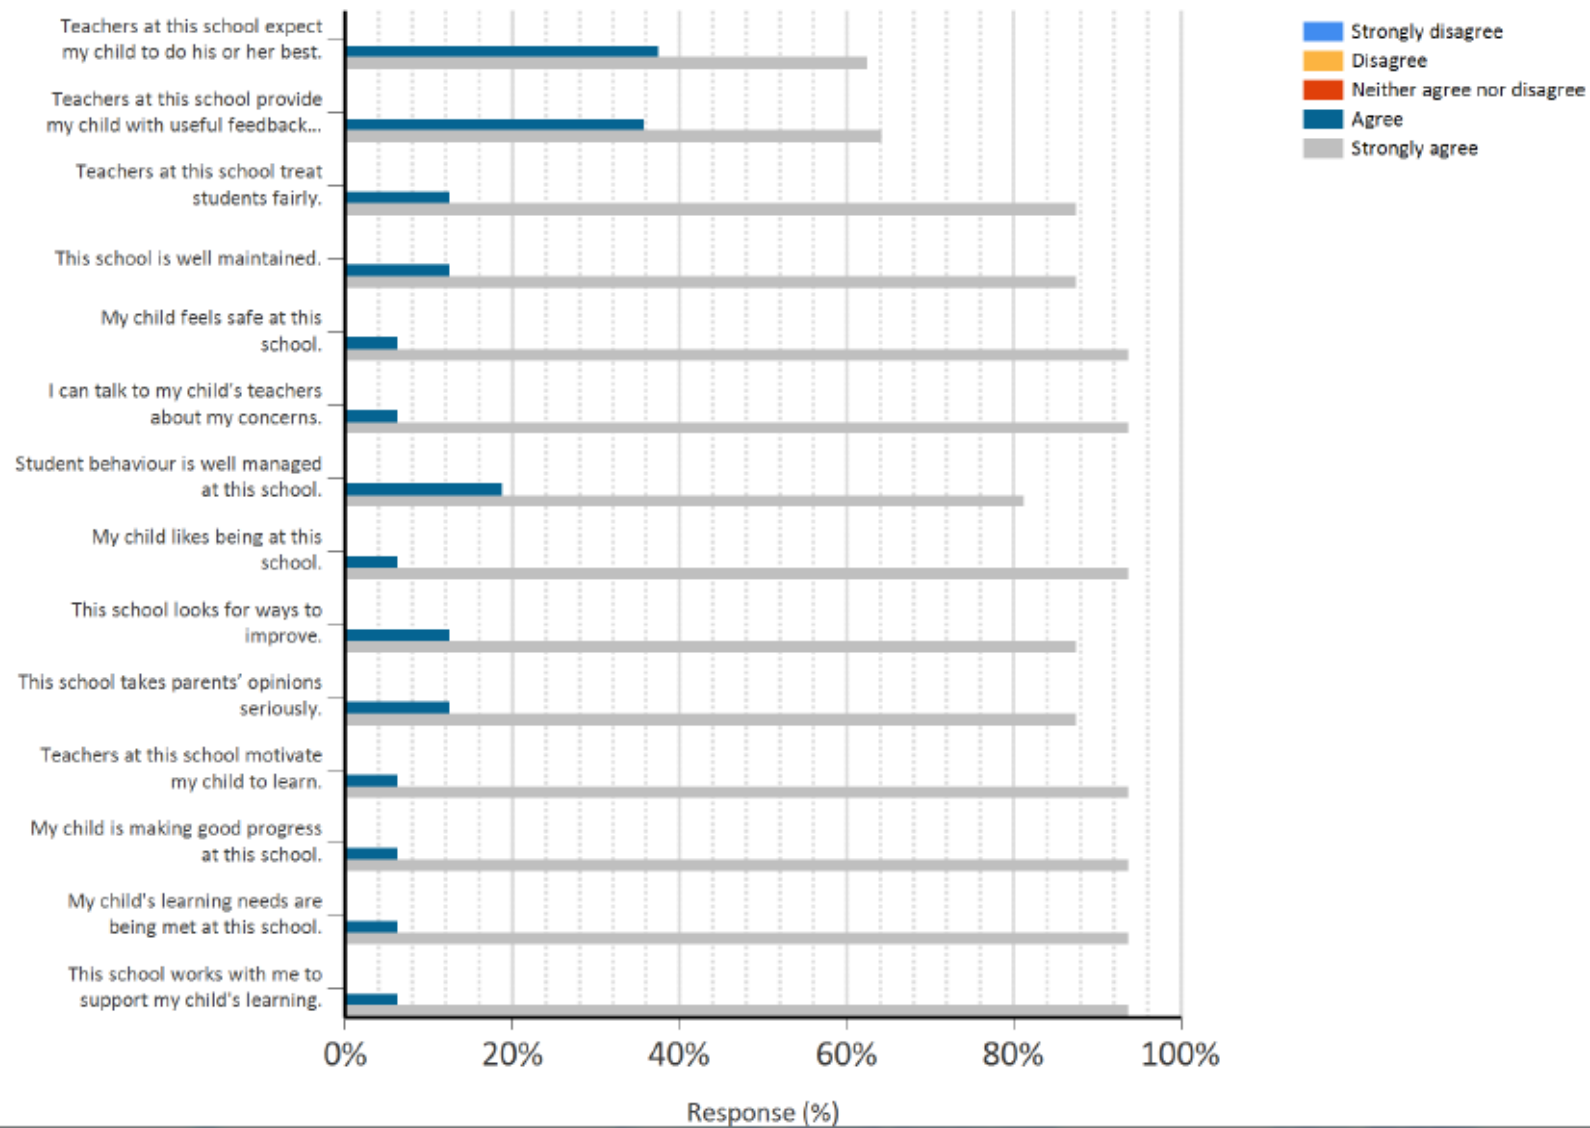

## Riverside ESC Parent and Carer Survey 2016

The 2015 School Survey was prepared by  
 Australian Government Department of Education,  
 Education Services Australia, ACARA and SCSEEC.