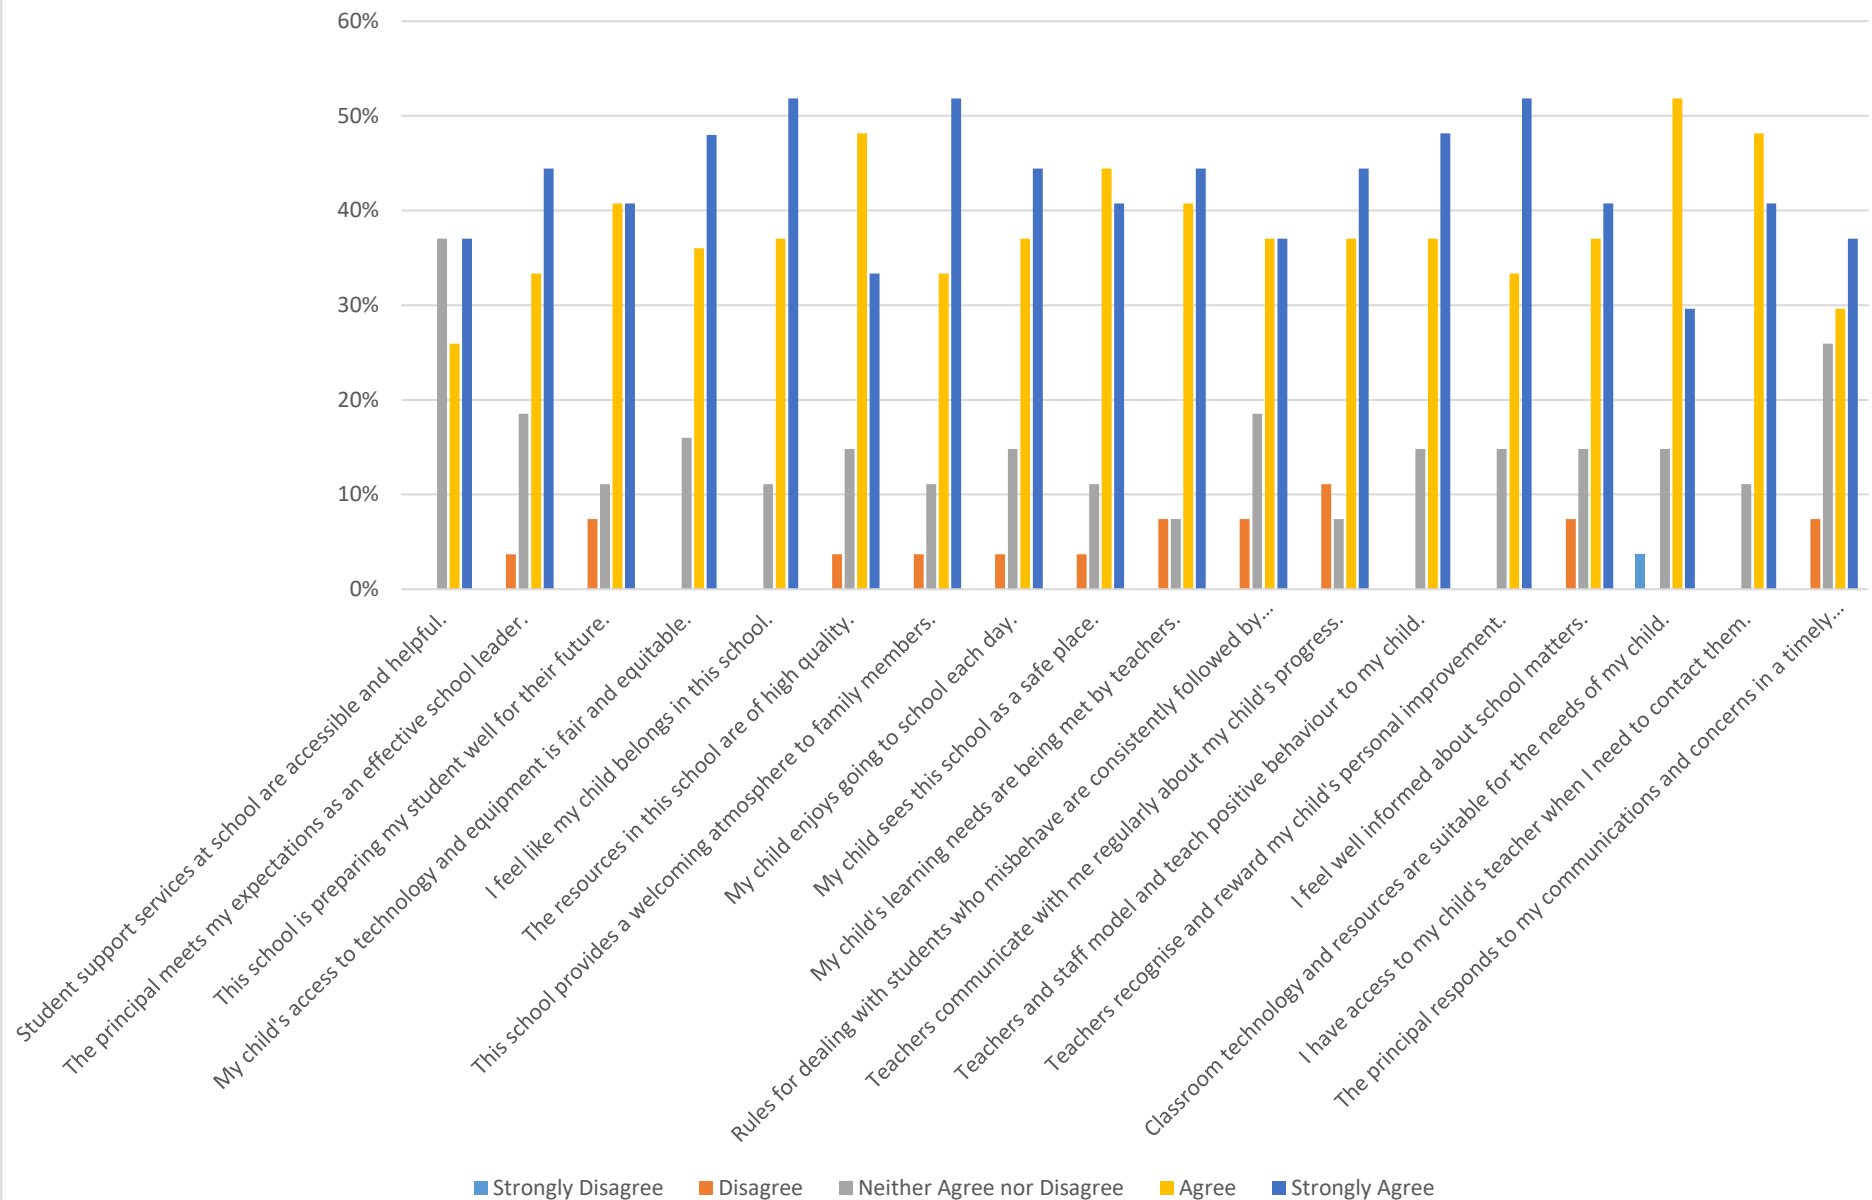

Percentage Feedback by Statement (Parent Survey 2023 - Operations 1)