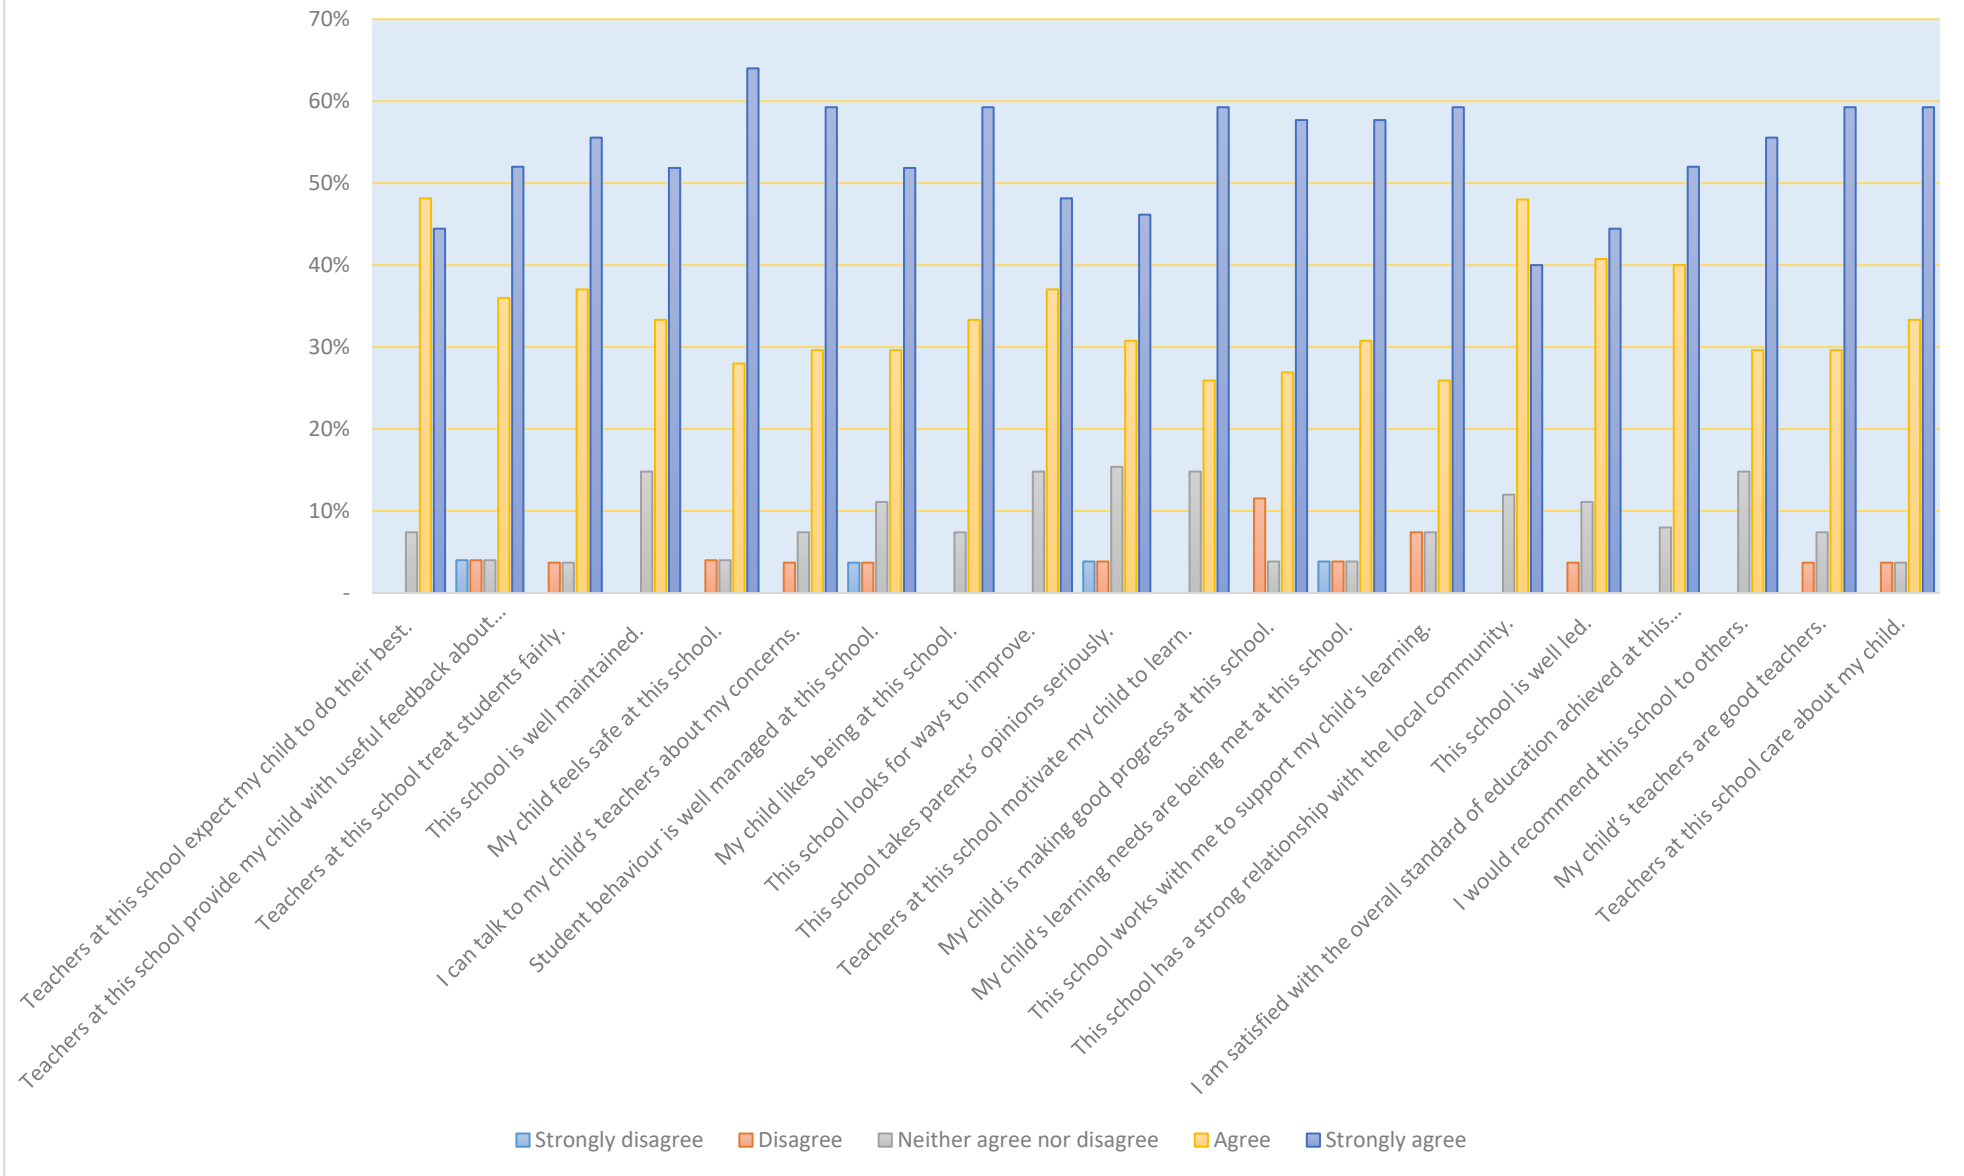

Percentage Feedback by Statement (Parent Survey 2023)