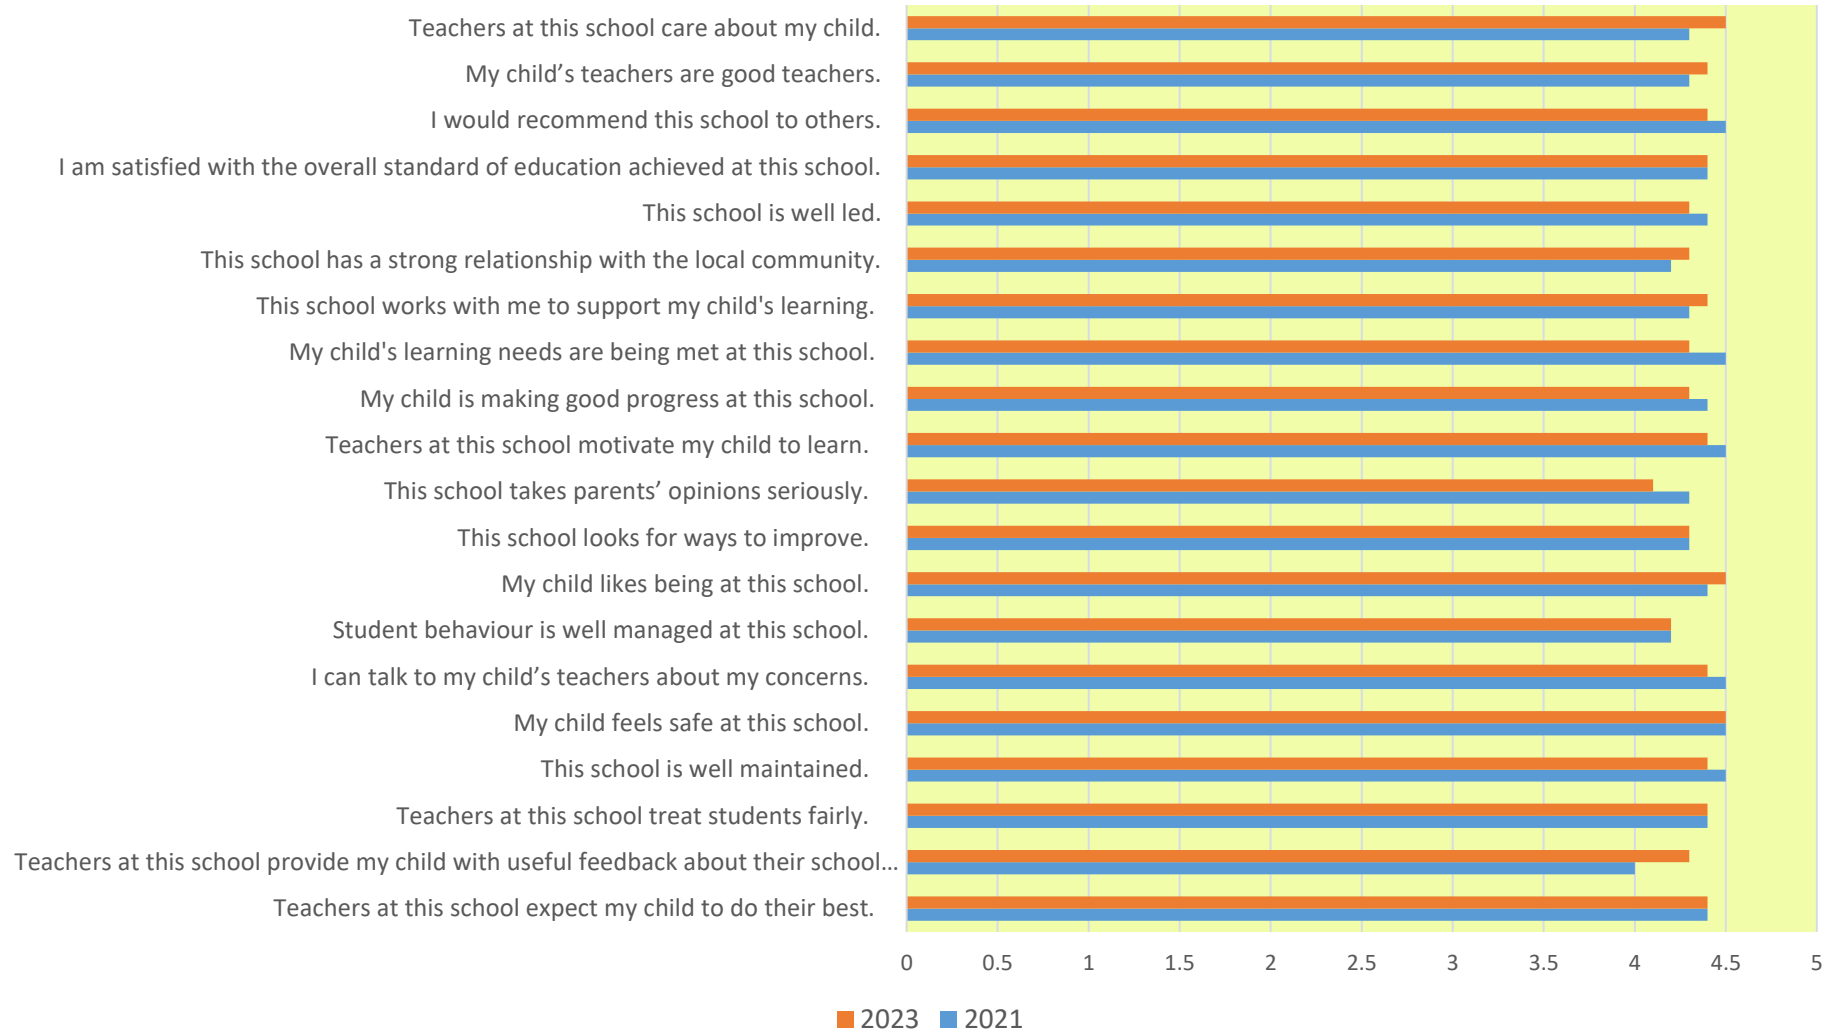

RIVERSIDE ESC: Statement Scores

	2021	2023	Variation
<i>Scale: lowest possible score (strongly disagree)</i>	1.00	1.00	
<i>Scale: highest possible score (strongly agree)</i>	5.00	5.00	

Statements	Average Score		
Teachers at this school expect my child to do their best.	4.4	4.4	0
Teachers at this school provide my child with useful feedback about their school work.	4.0	4.3	+3
Teachers at this school treat students fairly.	4.4	4.4	0
This school is well maintained.	4.5	4.4	-.1
My child feels safe at this school.	4.5	4.5	0
I can talk to my child's teachers about my concerns.	4.5	4.4	-.1
Student behaviour is well managed at this school.	4.2	4.2	0
My child likes being at this school.	4.4	4.5	+.1
This school looks for ways to improve.	4.3	4.3	0
This school takes parents' opinions seriously.	4.3	4.1	-.2
Teachers at this school motivate my child to learn.	4.5	4.4	-.1
My child is making good progress at this school.	4.4	4.3	-.1
My child's learning needs are being met at this school.	4.5	4.3	-.2
This school works with me to support my child's learning.	4.3	4.4	+.1
This school has a strong relationship with the local community.	4.2	4.3	+.1
This school is well led.	4.4	4.3	-.1
I am satisfied with the overall standard of education achieved at this school.	4.4	4.4	0
I would recommend this school to others.	4.5	4.4	-.1
My child's teachers are good teachers.	4.3	4.4	+.1
Teachers at this school care about my child.	4.3	4.5	+.2
	87.3	87.2	-0.1

Average Score - Parent Survey 2023

1: strongly disagree, 2: disagree, 3: neither agree nor disagree, 4: agree, 5: strongly agree