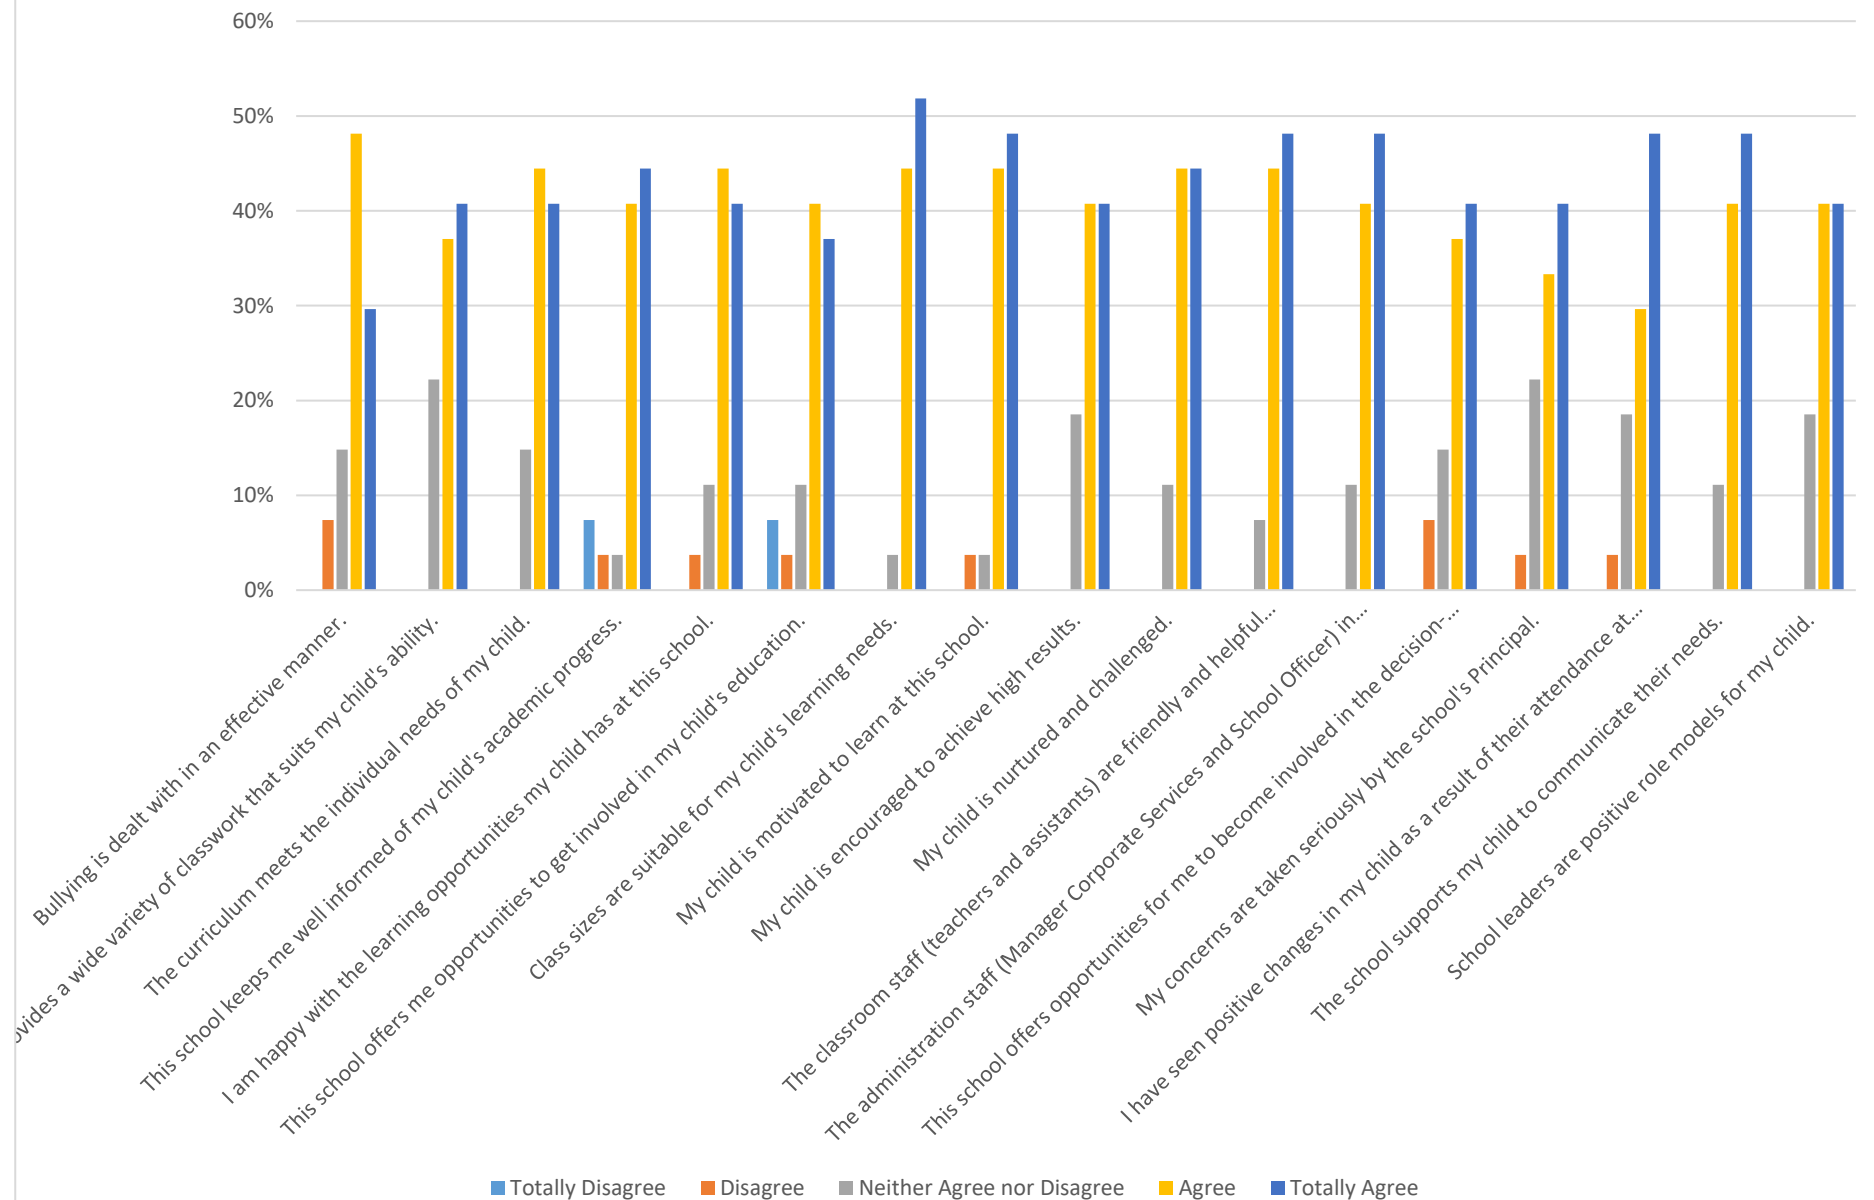

Percentage Feedback by Statement (Parent Survey 2023 - Operations 2)